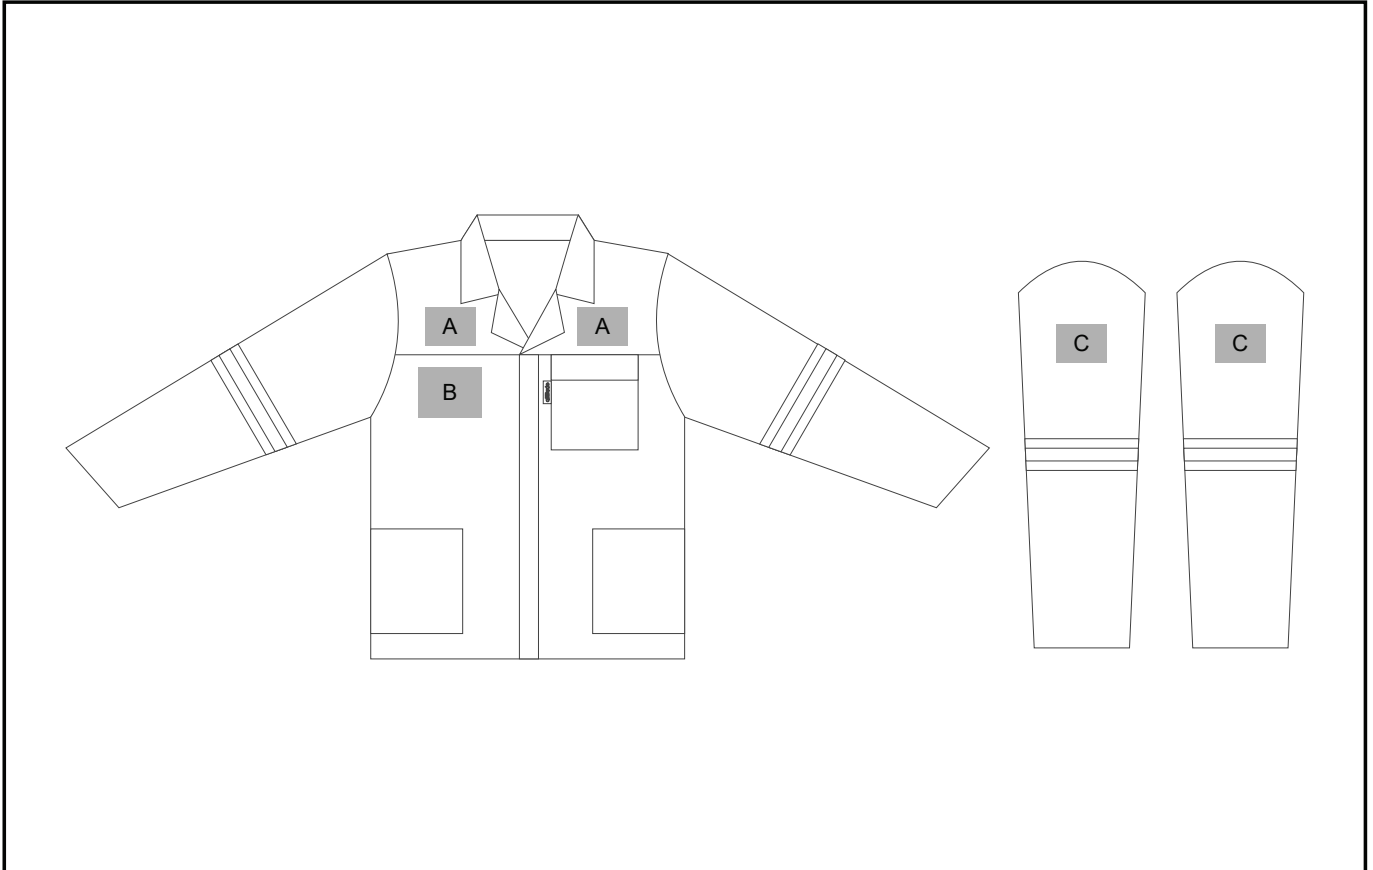

ALT-11013

TRADE POLYCOTTON CONTI SUIT
REFLECTIVE ARMS, LEGS & BACK

Need to know:

- N/A

Branding Options:

Position A

1. Screen Print (SA) - 1 colour
Size: 70mm wide x 30mm high
2. Embroidery (EMB) - 9 colours
Size: 80mm wide x 60mm high

Position B

1. Screen Print (SA) - 2 colour
Size: 60mm wide x 60mm high
2. Embroidery (EMB) - 9 colours
Size: 80mm wide x 60mm high

Position C

1. Screen Print (SA) - 1 colour
Size: 100mm wide x 80mm high
2. Embroidery (EMB) - 9 colours
Size: 80mm wide x 60mm high